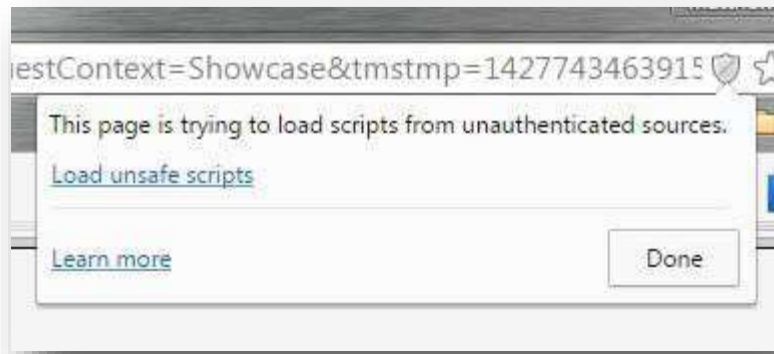

INTERNET EXPLORER UNSAFE SCRIPTS

Internet Explorers users may experience a distorted view with a warning message at the bottom. You will need to select the "Show all content" button to correct the display.